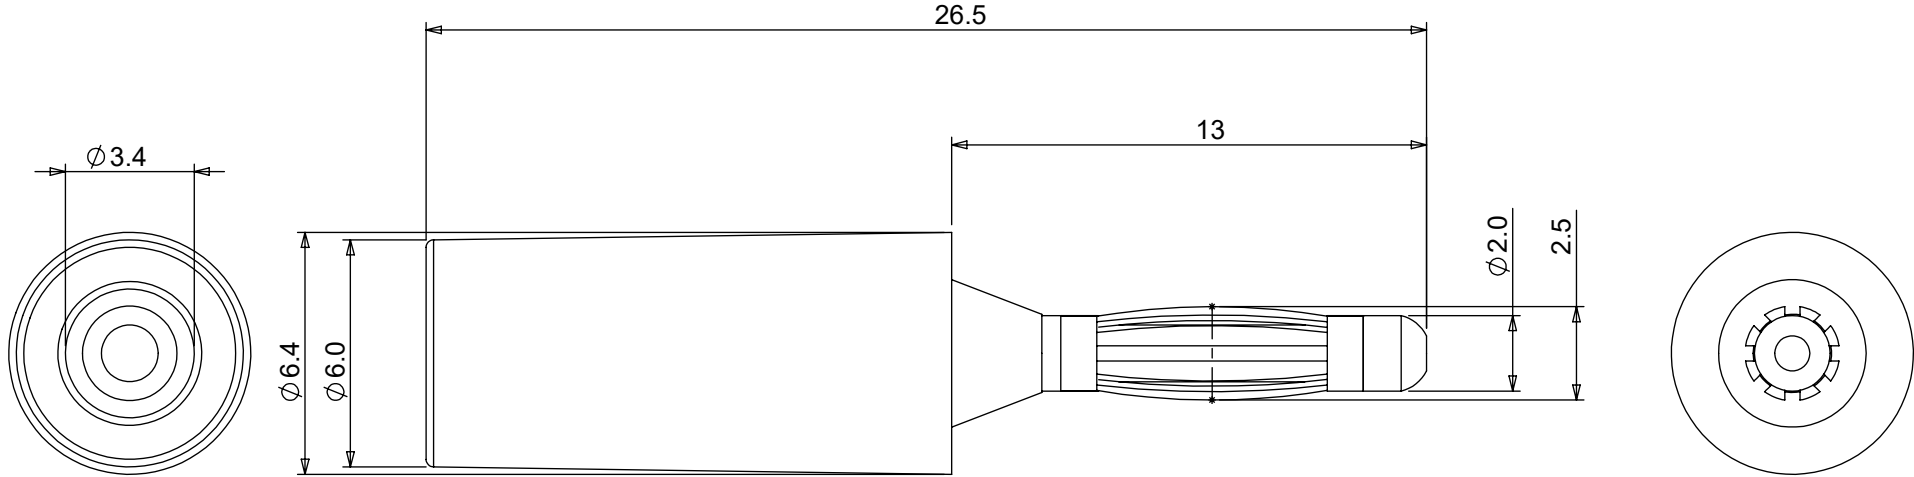

2mm MINIATURE BANANA PLUG  
Gold plated, small in-line plug

PROPERTIES	
BODY MATERIAL	BRASS, GOLD PLATED
SPRING MATERIAL	BERYLLIUM COPPER, GOLD PLATED
INSULATION MATERIAL	POLYETHYLENE
CONTACT RESISTANCE	≤0.005Ω
RATED VOLTAGE	30Vac-60Vdc
CURRENT	8A

Part No	Colour
501-0100	BLACK
501-0500	RED