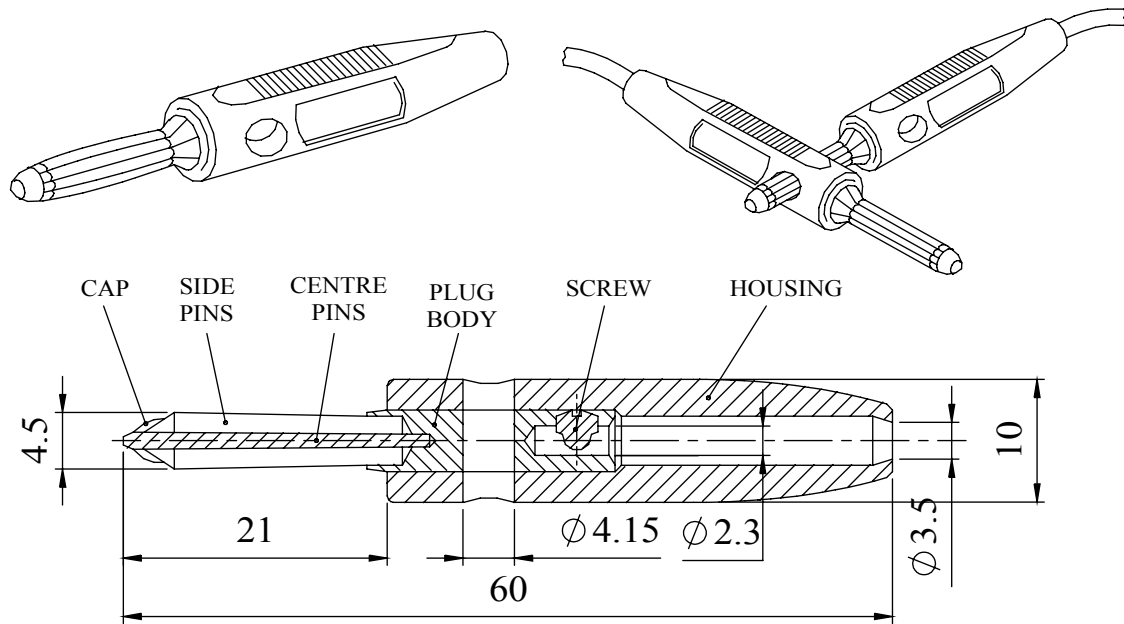

This side stackable plug has a screw connection for the lead wire and a push-on pliable PVC moulding. The conductor and outside diameter cable entry sizes are designed to suit PVC or silicone rubber flexible test cables up to 2,5mm².

MATERIAL

CAP : Brass
 SIDE PINS : Brass
 CENTRE PIN : Brass
 PLUG BODY : Brass
 HOUSING : PVC 36/20(000-050-0000)
 SCREW : Brass, M3,5x0,6
 PLATING - BRIGHT NICKEL Over Copper

RATING : 16 Amps
 RATED VOLTAGE: 50V

Dimensions

COLOUR	ORDER CODE
BLACK	555-0100
BLUE	555-0200
BROWN	555-0300
GREEN	555-0400
RED	555-0500
WHITE	555-0600
YELLOW	555-0700

BUNCH PIN SIDE STACKABLE PLUG

Tel No. +44(0)1724 273200 Website www.dem-uk.com

DEM DEM Manufacturing, Deltron Emcon House
 Hargreaves Way, Sawcliffe Ind. Park,
 Scunthorpe, North Lincolnshire, DN15 8RF, UK

UNLESS OTHERWISE SPECIFIED:
 DIMENSIONS ARE IN MILLIMETRES
 LINEAR TOLERANCE:
NO DECIMAL PLACES ±0.5mm
1 DECIMAL PLACE ±0.25mm
2 DECIMAL PLACES ±0.125mm
 ANGULAR TOLERANCE: ±1°