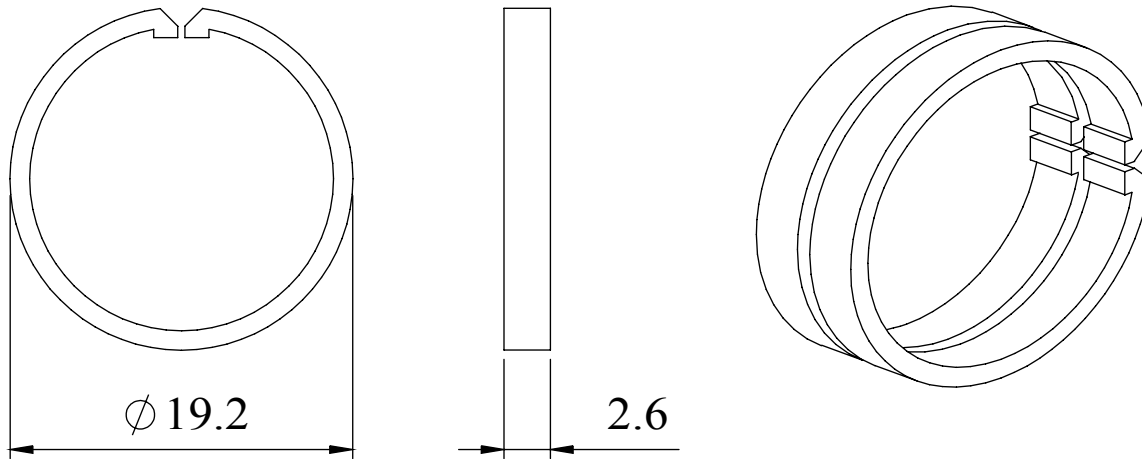

A unique bright identification coding for both free cable plugs and sockets.

Pack of 25 collars supplied in a polythene bag.

Or a mixed bag of 50 rings, containing 5 rings of each colour/number.

- full annular ring prevents the collars from falling off.
- collars colour coded for easy identification.

Material :-

ACETAL C 27021

Dimensions

COLOUR	CODE
BLACK	728-000
BROWN	728-0100
RED	728-0200
ORANGE	728-0300
YELLOW	728-0400
GREEN	728-0500
BLUE	728-0600
VIOLET	728-0700
GREY	728-0800
WHITE	728-0900
MIXED BAG 50 RINGS	728-0050

Tel No. +44(0)1724 273200 Website www.dem-uk.com

PROPRIETARY AND CONFIDENTIAL

THE INFORMATION CONTAINED IN THIS DRAWING IS THE SOLE PROPERTY OF ALPHA 3 MANUFACTURING. ANY REPRODUCTION IN PART OR AS A WHOLE WITHOUT THE WRITTEN PERMISSION OF ALPHA 3 MANUFACTURING IS PROHIBITED.

UNLESS OTHERWISE SPECIFIED: DIMENSIONS ARE IN MILLIMETRES LINEAR TOLERANCE:

FINISH

CHANNEL IDENTIFICATION SYSTEM

IF IN DOUBT ASK
DO NOT SCALE DRAWING

MATERIAL

SEE NOTE

DEBURR AND BREAK SHARP EDGES

DRAWN BY

APPROVED BY

THIRD ANGLE PROJECTION

SPB

WC

SHEET 1 OF 1

SCALE 1:1

A4

TITLE GENERAL SPECIFICATION
728 SERIES

DRAWING NO.
728 SERIES

ISSUE **04**
Release