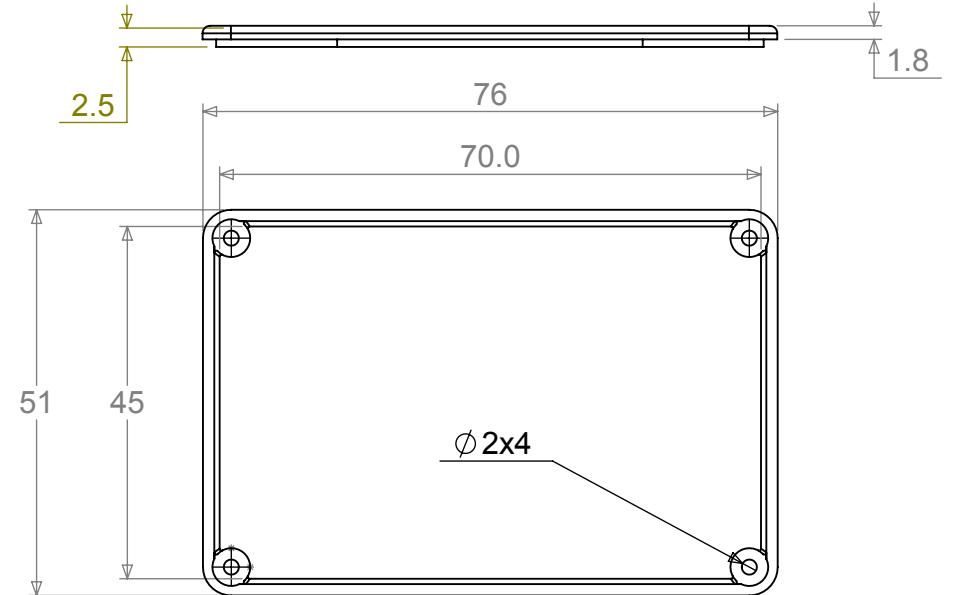

PART NUMBER	COLOUR
479-0140-0	CLEAR
479-0140-1	BLACK
479-0140-2	BLUE
479-0140-3	BROWN
479-0140-4	GREEN
479-0140-5	RED
479-0140-6	WHITE
479-0140-7	YELLOW
479-0140-8	PURPLE
479-0140-9	GREY
479-0140-10	ORANGE
479-0140-11	CREAM

- INJECTION MOULDED ENCLOSURE
- DIMENSIONS 76 X 51 X 28mm
- IMPACT RESISTANT ABS
- IP54 RATED
- RoHS & REACH COMPLIANT
- SMOOTH GLOSSY SURFACE FINISH
- LID SECURED BY SELF-TAPPING SCREWS
- EASILY MACHINED

OPTIONAL EXTRAS

Stick on feet 12mm round x 4mm deep part no - FIX173
 Also available in anti static material