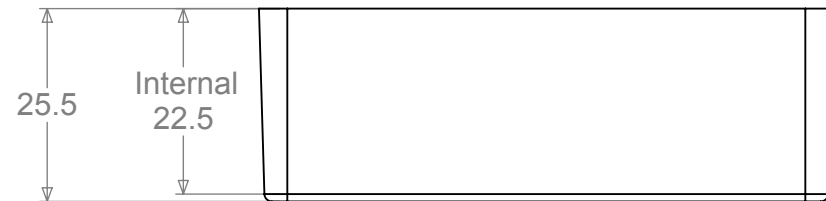

PART NUMBER	COLOUR
479-0140-0	CLEAR
479-0140-1	BLACK
479-0140-2	BLUE
479-0140-3	BROWN
479-0140-4	GREEN
479-0140-5	RED
479-0140-6	WHITE
479-0140-7	YELLOW
479-0140-8	PURPLE
479-0140-9	GREY
479-0140-10	ORANGE
479-0140-11	CREAM

- INJECTION MOULDED ENCLOSURE
- DIMENSIONS 76 X 51 X 28mm
- IMPACT RESISTANT ABS
- IP54 RATED
- RoHS & REACH COMPLIANT
- SMOOTH GLOSSY SURFACE FINISH
- LID SECURED BY SELF-TAPPING SCREWS
- EASILY MACHINED